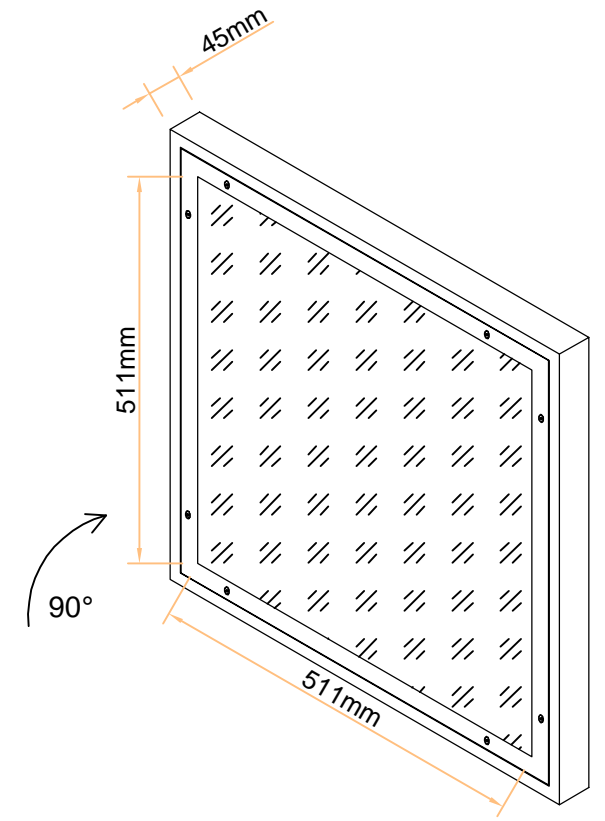

BOTTOM PLAN VIEW
Scale 1:10

INTERNAL VIEW
Scale 1:10

Elevation A

ISOMETRIC VIEWS
Scale 1:10

ELEVATION A
Scale 1:4

Section AA
Scale 1:4

REV	DATE	REV'D BY	CHK'D BY	DESCRIPTION	REV	DATE	REV'D BY	CHK'D BY	DESCRIPTION

LEDspan
light years ahead

The Prince, Castlecomer, Co. Kilkenny, Rep. of Ireland.
T: +353 (0) 56 4400088 F: +353 (0) 56 4400080 E: info@LEDspan.com Web: www.LEDspan.com

CLIENT:	N/A	DRAWN BY:	C.K.
PROJECT:	595mm RIGEL SURFACE LUMINAIRE	CHECKED BY:	C.O.N.
DRAWING:	PRIMARY DETAILS	SCALE:	As Shown
REV. 0	LAYOUT A3	STATUS: Information	DRAWING NO: LS-RIGEL-LIF595
			DATE: Nov 18