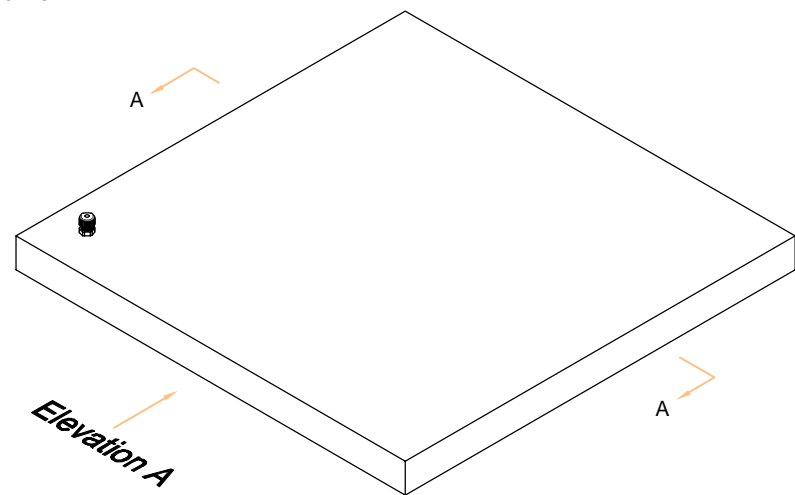

BOTTOM PLAN VIEW
Scale 1:10

INTERNAL VIEW
Scale 1:10

Elevation A

ISOMETRIC VIEWS
Scale 1:10

ELEVATION A
Scale 1:4

Section AA
Scale 1:4

REV	DATE	REV'D BY	CHK'D BY	DESCRIPTION	REV	DATE	REV'D BY	CHK'D BY	DESCRIPTION

LEDspan
light years ahead

The Prince, Castlecomer, Co. Kilkenny, Rep. of Ireland.
T: +353 (0) 56 4400088 F: +353 (0) 56 4400080 E: info@LEDspan.com Web: www.LEDspan.com

CLIENT:	N/A	DRAWN BY:	C.K.
PROJECT:	595mm RIGEL SURFACE LUMINAIRE	CHECKED BY:	C.O.N.
DRAWING:	PRIMARY DETAILS	SCALE:	As Shown
REV. 0	LAYOUT A3	STATUS: Information	DRAWING NO: LS-RIGEL-LIF595
			DATE: Nov 18