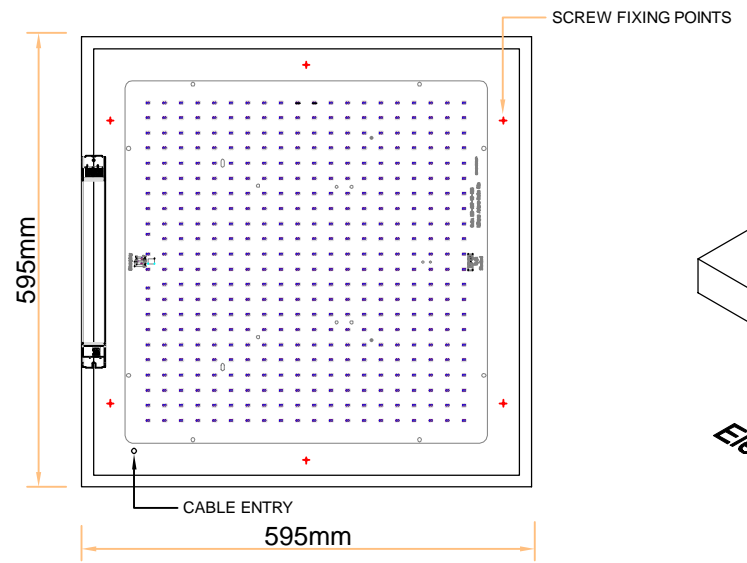

BOTTOM PLAN VIEW
Scale 1:10

INTERNAL VIEW
Scale 1:10

Elevation A

ISOMETRIC VIEWS
Scale 1:10

ELEVATION A
Scale 1:4

Section AA
Scale 1:4

REV	DATE	REV'D BY	CHK'D BY	DESCRIPTION	REV	DATE	REV'D BY	CHK'D BY	DESCRIPTION

LEDspan
light years ahead

The Prince, Castlecomer, Co. Kilkenny, Rep. of Ireland.
T: +353 (0) 56 4400088 F: +353 (0) 56 4400080 E: info@LEDspan.com Web: www.LEDspan.com

CLIENT:	N/A	DRAWN BY:	C.K.
PROJECT:	595mm RIGEL SURFACE LUMINAIRE	CHECKED BY:	C.O.N.
DRAWING:	PRIMARY DETAILS	SCALE:	As Shown
REV. 0	LAYOUT A3	STATUS: Information	DRAWING NO: LS-RIGEL-LIF595
			DATE: Nov 18