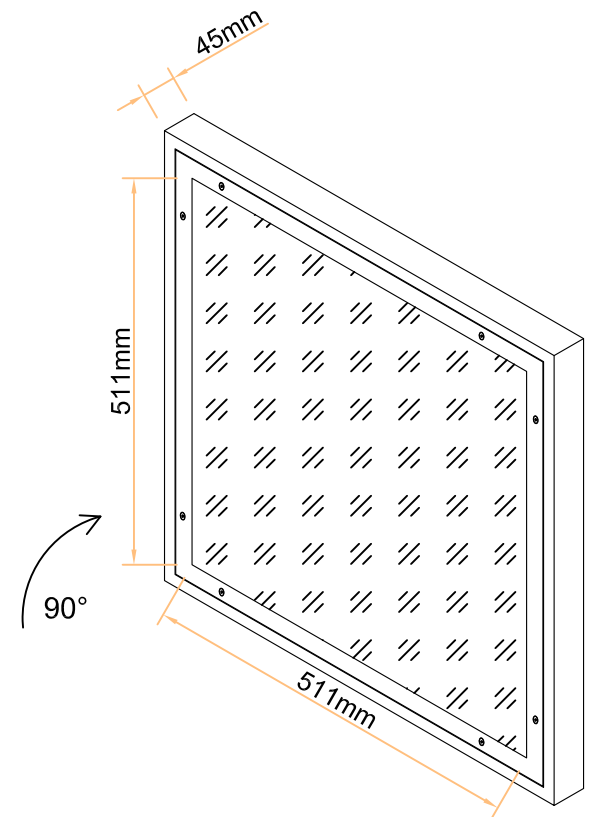

BOTTOM PLAN VIEW
Scale 1:10

TOP PLAN VIEW
Scale 1:10

ELEVATION A
Scale 1:4

ISOMETRIC VIEWS
Scale 1:10

Section AA
Scale 1:4

REV	DATE	REV'D BY	CHK'D BY	DESCRIPTION	REV	DATE	REV'D BY	CHK'D BY	DESCRIPTION

LEDspan

light years ahead

The Prince, Castlecomer, Co. Kilkenny, Rep. of Ireland.
T: +353 (0) 56 4400088 F: +353 (0) 56 4400080 E: info@LEDspan.com Web: www.LEDspan.com

CLIENT:	N/A	DRAWN BY:	C.K.
PROJECT:	595mm RIGEL LUMINAIRE	CHECKED BY:	C.O.N.
DRAWING:	PRIMARY DETAILS	SCALE:	As Shown
REV.	LAYOUT	STATUS:	DRAWING NO:
0	A3	Information	LS-RIGEL-LIF595
			DATE:
			Nov 18