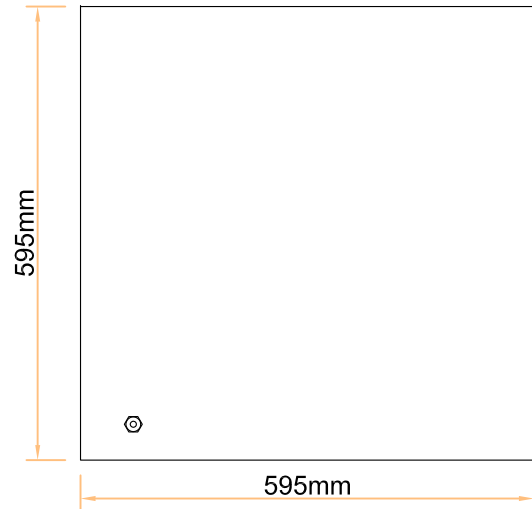

BOTTOM PLAN VIEW
Scale 1:10

TOP PLAN VIEW
Scale 1:10

ELEVATION A
Scale 1:4

ISOMETRIC VIEWS
Scale 1:10

Section AA
Scale 1:4

REV	DATE	REV'D BY	CHK'D BY	DESCRIPTION	REV	DATE	REV'D BY	CHK'D BY	DESCRIPTION

LEDspan

light years ahead

The Prince, Castlecomer, Co. Kilkenny, Rep. of Ireland.
T: +353 (0) 56 4400088 F: +353 (0) 56 4400080 E: info@LEDspan.com Web: www.LEDspan.com

CLIENT:	N/A	DRAWN BY:	C.K.
PROJECT:	595mm RIGEL LUMINAIRE	CHECKED BY:	C.O.N.
DRAWING:	PRIMARY DETAILS	SCALE:	As Shown
REV.	LAYOUT	STATUS:	DRAWING NO:
0	A3	Information	LS-RIGEL-LIF595
			DATE:
			Nov 18