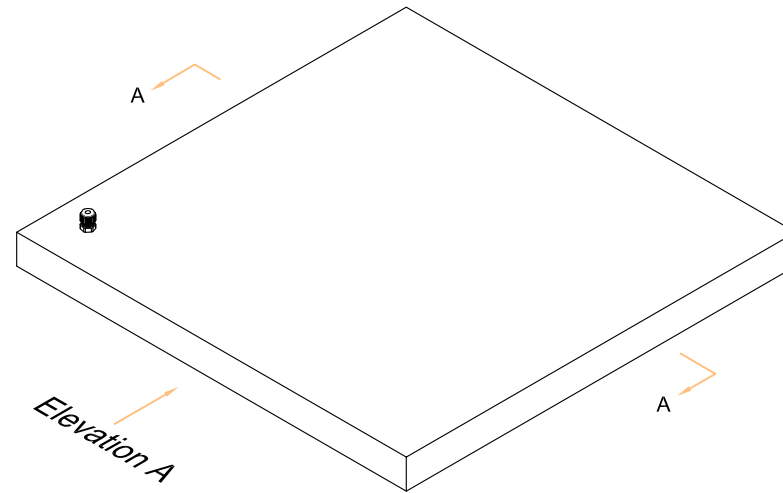

BOTTOM PLAN VIEW
Scale 1:10

TOP PLAN VIEW
Scale 1:10

ELEVATION A
Scale 1:4

ISOMETRIC VIEWS
Scale 1:10

Section AA
Scale 1:4

REV	DATE	REV'D BY	CHK'D BY	DESCRIPTION	REV	DATE	REV'D BY	CHK'D BY	DESCRIPTION

LEDspan

light years ahead

The Prince, Castlecomer, Co. Kilkenny, Rep. of Ireland.
T: +353 (0) 56 4400088 F: +353 (0) 56 4400080 E: info@LEDspan.com Web: www.LEDspan.com

CLIENT:	N/A	DRAWN BY:	C.K.
PROJECT:	595mm RIGEL LUMINAIRE	CHECKED BY:	C.O.N.
DRAWING:	PRIMARY DETAILS	SCALE:	As Shown
REV.	LAYOUT	STATUS:	DRAWING NO:
0	A3	Information	LS-RIGEL-LIF595
			DATE:
			Nov 18