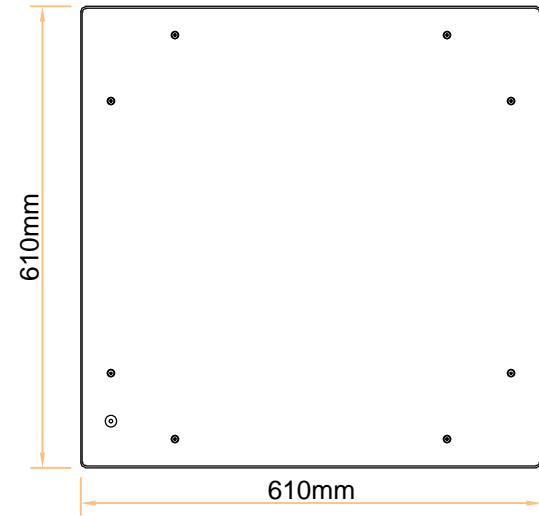

BOTTOM PLAN VIEW
Scale 1:10

TOP PLAN VIEW
Scale 1:10

ISOMETRIC VIEWS
Scale 1:10

ELEVATION
Scale 1:4

REV	DATE	REV'D BY	CHK'D BY	DESCRIPTION	REV	DATE	REV'D BY	CHK'D BY	DESCRIPTION

LEDspan

light years ahead

The Prince, Castlecomer, Co. Kilkenny, Rep. of Ireland.
T: +353 (0) 56 4400088 F: +353 (0) 56 4400080 E: info@LEDspan.com Web: www.LEDspan.com

CLIENT:	N/A	DRAWN BY:	C.K.
PROJECT:	50mm VEGA LUMINAIRE - BOTTOM ACCESS	CHECKED BY:	C.O.N.
DRAWING:	PRIMARY DETAILS	SCALE:	As Shown
REV. A	LAYOUT A3	STATUS: Information	DRAWING NO: LS-VEGA-WOFBA50
			DATE: Nov 18