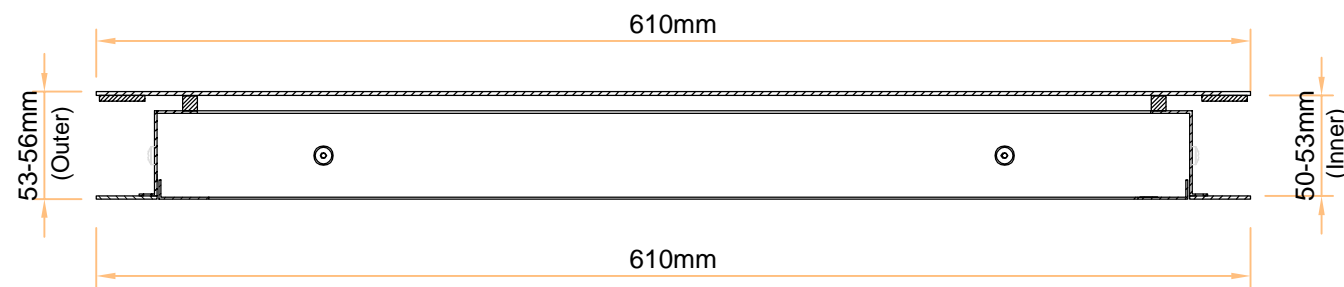

BOTTOM PLAN VIEW
Scale 1:10

TOP PLAN VIEW
Scale 1:10

ISOMETRIC VIEWS
Scale 1:10

ELEVATION
Scale 1:4

REV	DATE	REV'D BY	CHK'D BY	DESCRIPTION	REV	DATE	REV'D BY	CHK'D BY	DESCRIPTION

LEDspan

light years ahead

The Prince, Castlecomer, Co. Kilkenny, Rep. of Ireland.
T: +353 (0) 56 4400088 F: +353 (0) 56 4400080 E: info@LEDspan.com Web: www.LEDspan.com

CLIENT:	N/A	DRAWN BY:	C.K.
PROJECT:	50mm VEGA LUMINAIRE - BOTTOM ACCESS	CHECKED BY:	C.O.N.
DRAWING:	PRIMARY DETAILS	SCALE:	As Shown
REV. A	LAYOUT A3	STATUS: Information	DRAWING NO: LS-VEGA-WOFBA50
			DATE: Nov 18