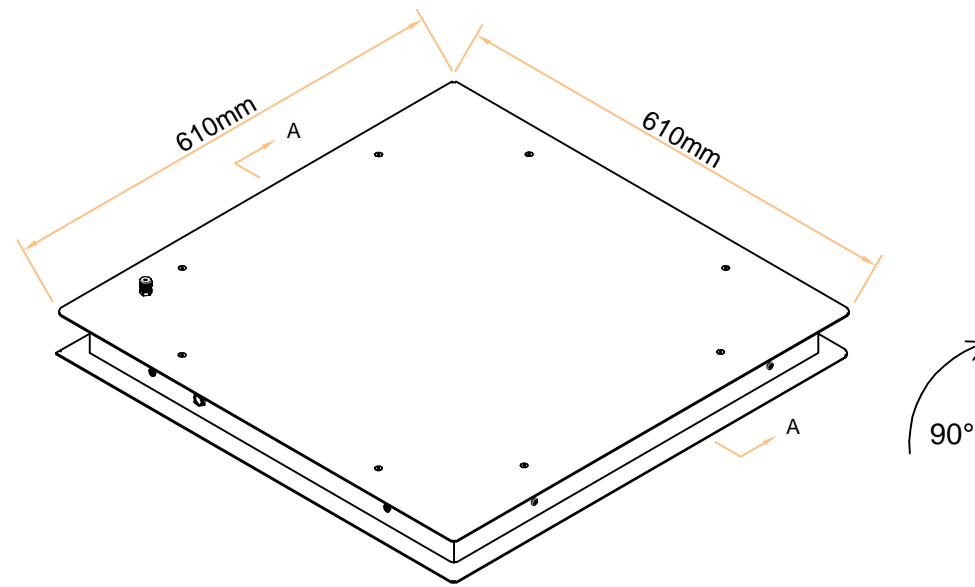

BOTTOM PLAN VIEW
Scale 1:10

TOP PLAN VIEW
Scale 1:10

ISOMETRIC VIEWS
Scale 1:10

ELEVATION
Scale 1:4

REV	DATE	REV'D BY	CHK'D BY	DESCRIPTION	REV	DATE	REV'D BY	CHK'D BY	DESCRIPTION

LEDspan

light years ahead

The Prince, Castlecomer, Co. Kilkenny, Rep. of Ireland.
T: +353 (0) 56 4400088 F: +353 (0) 56 4400080 E: info@LEDspan.com Web: www.LEDspan.com

CLIENT:	N/A	DRAWN BY:	C.K.
PROJECT:	50mm VEGA LUMINAIRE - BOTTOM ACCESS	CHECKED BY:	C.O.N.
DRAWING:	PRIMARY DETAILS	SCALE:	As Shown
REV. A	LAYOUT A3	STATUS: Information	DRAWING NO: LS-VEGA-WOFBA50
			DATE: Nov 18