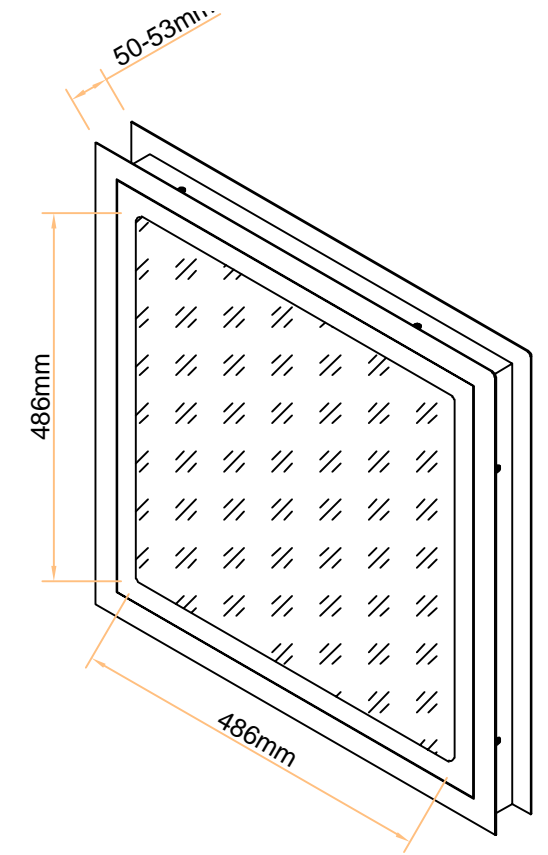

BOTTOM PLAN VIEW
Scale 1:10

TOP PLAN VIEW
Scale 1:10

ISOMETRIC VIEWS
Scale 1:10

ELEVATION
Scale 1:4

REV	DATE	REV'D BY	CHK'D BY	DESCRIPTION	REV	DATE	REV'D BY	CHK'D BY	DESCRIPTION

LEDspan

light years ahead

The Prince, Castlecomer, Co. Kilkenny, Rep. of Ireland.
T: +353 (0) 56 4400088 F: +353 (0) 56 4400080 E: info@LEDspan.com Web: www.LEDspan.com

CLIENT:	N/A	DRAWN BY:	C.K.
PROJECT:	50mm VEGA LUMINAIRE - BOTTOM ACCESS	CHECKED BY:	C.O.N.
DRAWING:	PRIMARY DETAILS	SCALE:	As Shown
REV. A	LAYOUT A3	STATUS: Information	DRAWING NO: LS-VEGA-WOFBA50
			DATE: Nov 18