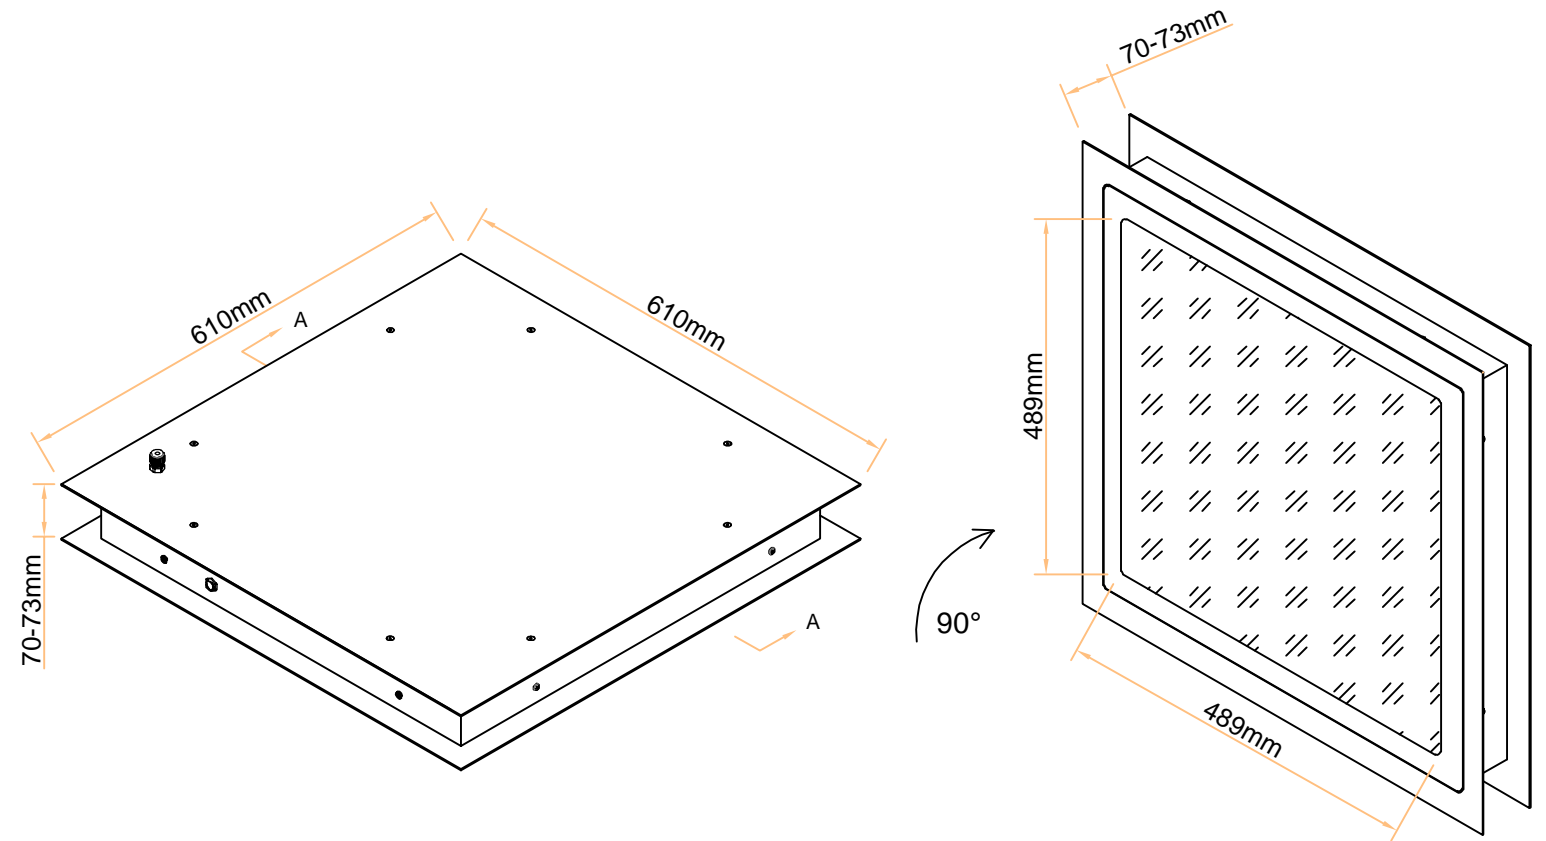

BOTTOM PLAN VIEW
Scale 1:10

TOP PLAN VIEW
Scale 1:10

ISOMETRIC VIEWS
Scale 1:10

ELEVATION
Scale 1:4

| REV | DATE | REV'D BY | CHK'D BY | DESCRIPTION | REV | DATE | REV'D BY | CHK'D BY | DESCRIPTION |
|-----|------|----------|----------|-------------|-----|------|----------|----------|-------------|
| | | | | | | | | | |
| | | | | | | | | | |
| | | | | | | | | | |

LEDspan

light years ahead

The Prince, Castlecomer, Co. Kilkenny, Rep. of Ireland.
T: +353 (0) 56 4400088 F: +353 (0) 56 4400080 E: info@LEDspan.com Web: www.LEDspan.com

| | | | |
|----------|-------------------------------------|---------------------|-----------------------------|
| CLIENT: | N/A | DRAWN BY: | C.K. |
| PROJECT: | 70mm VEGA LUMINAIRE - BOTTOM ACCESS | CHECKED BY: | C.O.N. |
| DRAWING: | PRIMARY DETAILS | SCALE: | As Shown |
| REV. A | LAYOUT A3 | STATUS: Information | DRAWING NO: LS-VEGA-WOFBA70 |
| | | | DATE: Nov 18 |