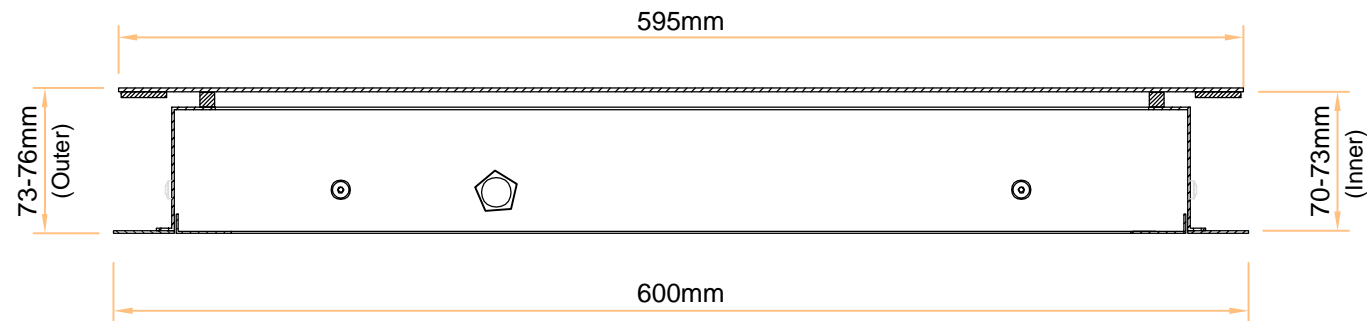

BOTTOM PLAN VIEW
Scale 1:10

TOP PLAN VIEW
Scale 1:10

ISOMETRIC VIEWS
Scale 1:10

ELEVATION
Scale 1:4

| REV | DATE | REV'D BY | CHK'D BY | DESCRIPTION | REV | DATE | REV'D BY | CHK'D BY | DESCRIPTION |
|-----|------|----------|----------|-------------|-----|------|----------|----------|-------------|
| | | | | | | | | | |
| | | | | | | | | | |
| | | | | | | | | | |

LEDspan

light years ahead

The Prince, Castlecomer, Co. Kilkenny, Rep. of Ireland.
T: +353 (0) 56 4400088 F: +353 (0) 56 4400080 E: info@LEDspan.com Web: www.LEDspan.com

| | | | |
|----------|-------------------------------------|---------------------|-----------------------------|
| CLIENT: | N/A | DRAWN BY: | C.K. |
| PROJECT: | 70mm VEGA LUMINAIRE - BOTTOM ACCESS | CHECKED BY: | C.O.N. |
| DRAWING: | PRIMARY DETAILS | SCALE: | As Shown |
| REV. A | LAYOUT A3 | STATUS: Information | DRAWING NO: LS-VEGA-WOFBA70 |
| | | | DATE: Nov 18 |