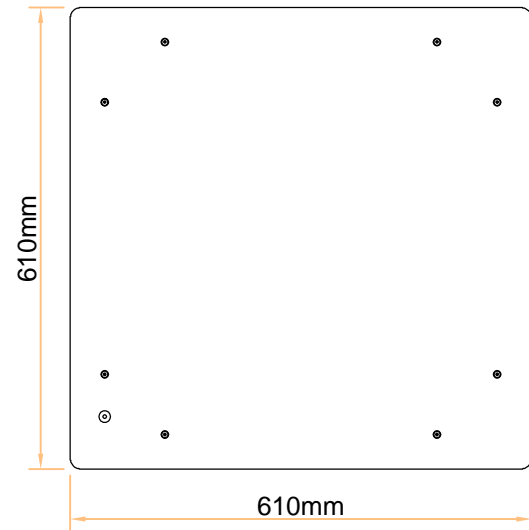

BOTTOM PLAN VIEW
Scale 1:10

TOP PLAN VIEW
Scale 1:10

ISOMETRIC VIEWS
Scale 1:10

ELEVATION
Scale 1:4

| REV | DATE | REV'D BY | CHK'D BY | DESCRIPTION | REV | DATE | REV'D BY | CHK'D BY | DESCRIPTION |
|-----|------|----------|----------|-------------|-----|------|----------|----------|-------------|
| | | | | | | | | | |
| | | | | | | | | | |
| | | | | | | | | | |

LEDspan

light years ahead

The Prince, Castlecomer, Co. Kilkenny, Rep. of Ireland.
T: +353 (0) 56 4400088 F: +353 (0) 56 4400080 E: info@LEDspan.com Web: www.LEDspan.com

| | | | |
|----------|-------------------------------------|---------------------|-----------------------------|
| CLIENT: | N/A | DRAWN BY: | C.K. |
| PROJECT: | 70mm VEGA LUMINAIRE - BOTTOM ACCESS | CHECKED BY: | C.O.N. |
| DRAWING: | PRIMARY DETAILS | SCALE: | As Shown |
| REV. A | LAYOUT A3 | STATUS: Information | DRAWING NO: LS-VEGA-WOFBA70 |
| | | | DATE: Nov 18 |