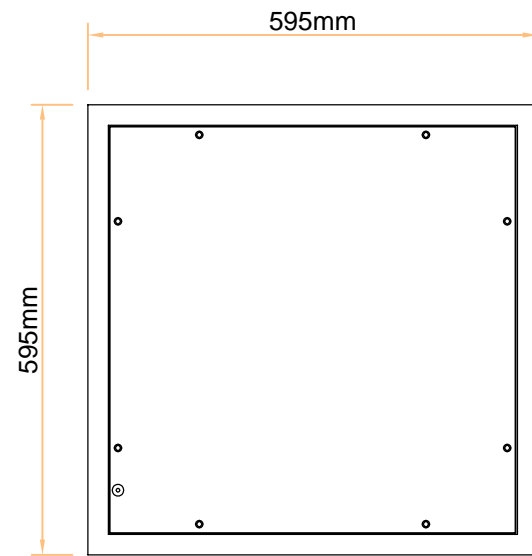

BOTTOM PLAN VIEW
Scale 1:10

TOP PLAN VIEW
Scale 1:10

TOP PLAN VIEW
Scale 1:10

BOTTOM PLAN VIEW
Scale 1:10

Elevation
Scale 1:4

REV	DATE	REV'D BY	CHK'D BY	DESCRIPTION	REV	DATE	REV'D BY	CHK'D BY	DESCRIPTION

LEDspan
light years ahead

The Prince, Castlecomer, Co. Kilkenny, Rep. of Ireland.
T: +353 (0) 56 4400088 F: +353 (0) 56 4400080 E: info@LEDspan.com Web: www.LEDspan.com

CLIENT:		N/A		DRAWN BY:		C.K.	
PROJECT:		50mm VEGA LUMINAIRE - TOP ACCESS		CHECKED BY:		C.O.N.	
DRAWING:		PRIMARY DETAILS		SCALE:		As Shown	
REV.	LAYOUT	STATUS:	DRAWING NO:	DATE:			
0	A3	Information	LS-VEGA-WOFTA50	Nov 18			