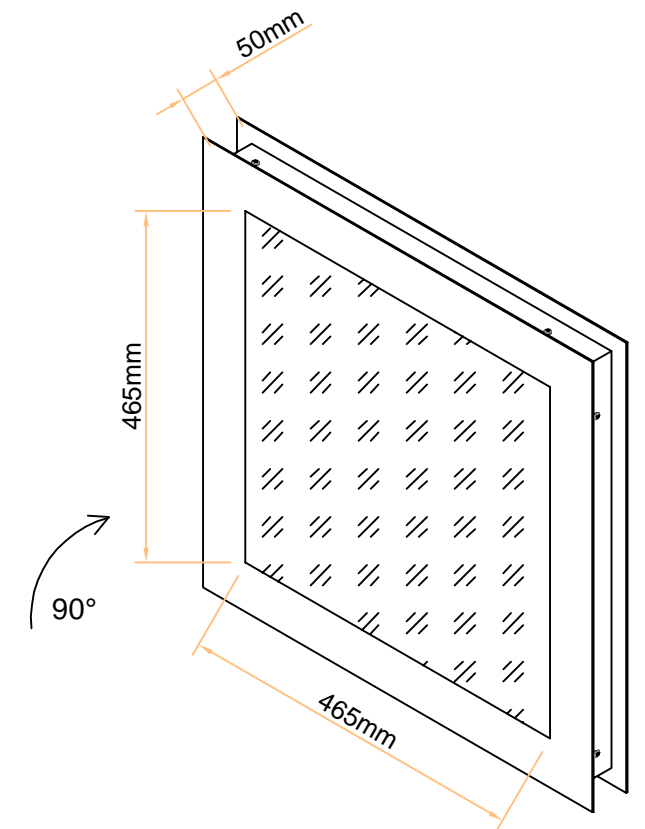

BOTTOM PLAN VIEW
Scale 1:10

TOP PLAN VIEW
Scale 1:10

TOP PLAN VIEW
Scale 1:10

BOTTOM PLAN VIEW
Scale 1:10

Elevation
Scale 1:4

REV	DATE	REV'D BY	CHK'D BY	DESCRIPTION	REV	DATE	REV'D BY	CHK'D BY	DESCRIPTION

LEDspan
light years ahead

The Prince, Castlecomer, Co. Kilkenny, Rep. of Ireland.
T: +353 (0) 56 4400088 F: +353 (0) 56 4400080 E: info@LEDspan.com Web: www.LEDspan.com

CLIENT:		N/A		DRAWN BY:		C.K.	
PROJECT:		50mm VEGA LUMINAIRE - TOP ACCESS		CHECKED BY:		C.O.N.	
DRAWING:		PRIMARY DETAILS		SCALE:		As Shown	
REV.	LAYOUT	STATUS:	DRAWING NO:	DATE:			
0	A3	Information	LS-VEGA-WOFTA50	Nov 18			