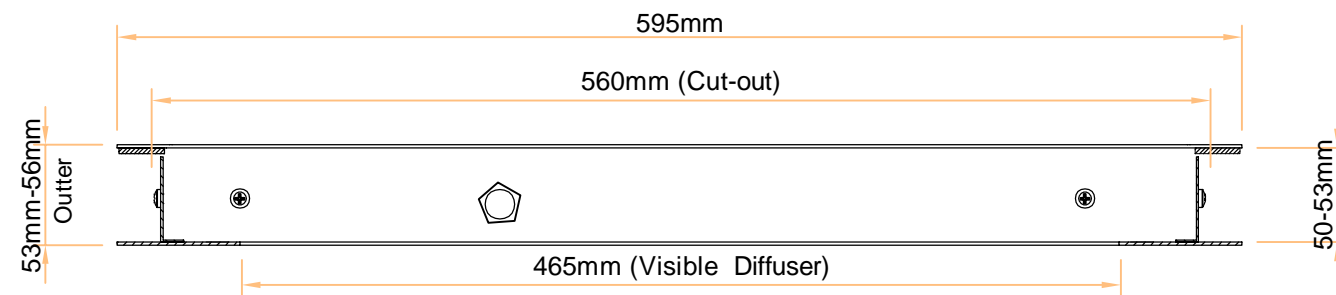

BOTTOM PLAN VIEW
Scale 1:10

TOP PLAN VIEW
Scale 1:10

TOP PLAN VIEW
Scale 1:10

BOTTOM PLAN VIEW
Scale 1:10

Elevation
Scale 1:4

REV	DATE	REV'D BY	CHK'D BY	DESCRIPTION	REV	DATE	REV'D BY	CHK'D BY	DESCRIPTION

LEDspan
light years ahead

The Prince, Castlecomer, Co. Kilkenny, Rep. of Ireland.
T: +353 (0) 56 4400088 F: +353 (0) 56 4400080 E: info@LEDspan.com Web: www.LEDspan.com

CLIENT:		N/A		DRAWN BY:		C.K.	
PROJECT:		50mm VEGA LUMINAIRE - TOP ACCESS		CHECKED BY:		C.O.N.	
DRAWING:		PRIMARY DETAILS		SCALE:		As Shown	
REV.	LAYOUT	STATUS:	DRAWING NO:	DATE:			
0	A3	Information	LS-VEGA-WOFTA50	Nov 18			