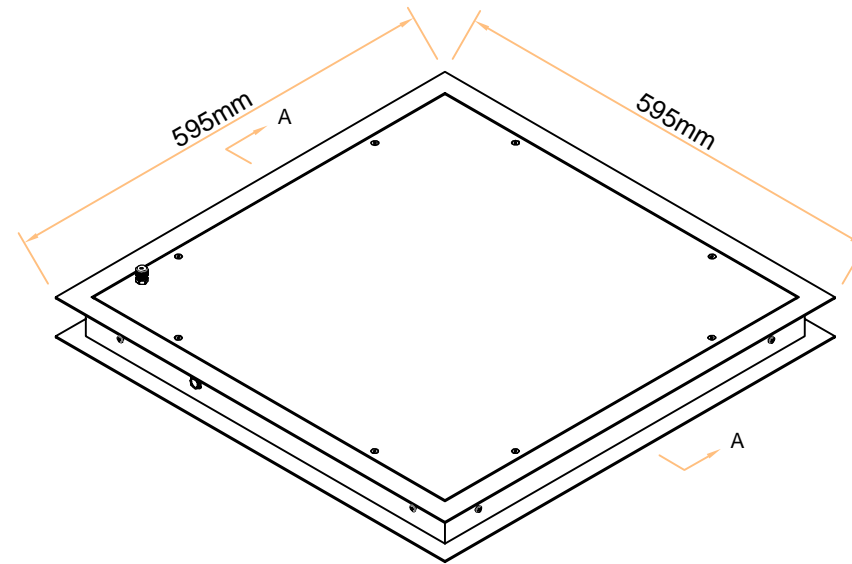

BOTTOM PLAN VIEW
Scale 1:10

TOP PLAN VIEW
Scale 1:10

TOP PLAN VIEW
Scale 1:10

BOTTOM PLAN VIEW
Scale 1:10

Elevation
Scale 1:4

REV	DATE	REV'D BY	CHK'D BY	DESCRIPTION	REV	DATE	REV'D BY	CHK'D BY	DESCRIPTION

LEDspan
light years ahead

The Prince, Castlecomer, Co. Kilkenny, Rep. of Ireland.
T: +353 (0) 56 4400088 F: +353 (0) 56 4400080 E: info@LEDspan.com Web: www.LEDspan.com

CLIENT:		N/A		DRAWN BY:		C.K.	
PROJECT:		50mm VEGA LUMINAIRE - TOP ACCESS		CHECKED BY:		C.O.N.	
DRAWING:		PRIMARY DETAILS		SCALE:		As Shown	
REV.	LAYOUT	STATUS:	DRAWING NO:	DATE:			
0	A3	Information	LS-VEGA-WOFTA50	Nov 18			