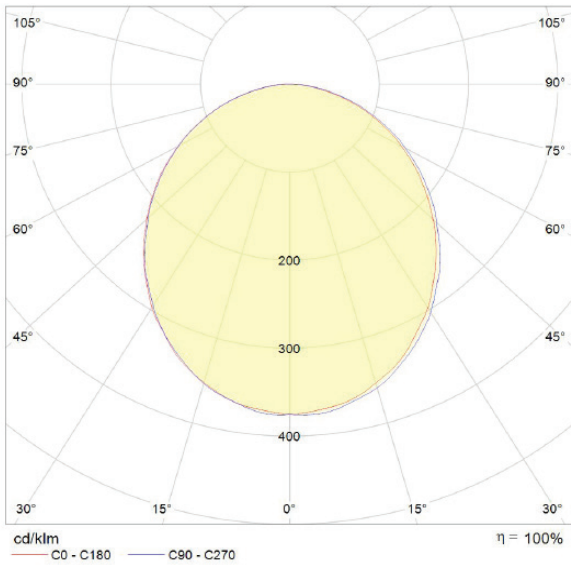

LED Light Plate

To Specify:

Surface Mounted, IP65, clean area LED Luminaire with steel body, SMD LEDs, Tridonic Driver and chemical resistant polycarbonate diffuser, suitable for installation on rigid ceilings in controlled environment and food processing area ceilings. The luminaire is 'Bottom Accessed' only and suitable for the highest grades of cleanroom.

Drawings