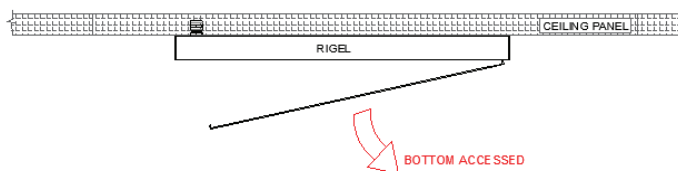

Electrical Data:	
Voltage (V)	220-240
Frequency (Hz)	50
Power (W)	31
Power Factor	0.95
Total Power (W)	37

Dimensions:	
Length (mm)	595
Width (mm)	595
Height (mm)	45
Ope Dimension (mm)	N/A
Weight (kg)	6.5

Lighting Data:	
LED Type	Everlight
Luminous Flux	3600lm
CCT	4000K
CRI	>80
Efficacy	120lm/cw
Life Expectancy	>70,000hrs
Macadam Step	3
Driver	Tridonic Advanced Series

Body / Diffuser:	
Body Material	Sheet Steel
Body Finish	Powder coated Epoxy Paint
Body Colour	RAL 9010
Diffuser	3mm TP (a) Polycarbonate
Cable Tail Lead	3m PVC/PVC

Technical Data:	
IP Rating	IP65
Max T (a)	35
Walk-on Loading	N/A
Temp Range	-20°C to + 40°C
Gland position	Top/Rear

Options:	
DALI Dimmable	Yes, on request
Emergency	Yes, Integrated 4W LED strip
Self/Auto Test (Emer.)	Yes, on request
Diffuser Option	Toughened Glass option
Cable Tail Lead options	Yes, on request
Gland Position Options	Side entry options
Low UV / Amber	Yes, inc dual option