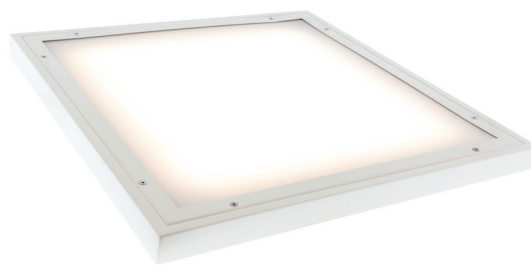

# RIGEL - 31W

LLIG2 Surface Mounted Clean Area Luminaire (595 x 595mm)

## Overview

A Surface Mounted LED luminaire for installation on rigid clean area ceilings such as cold rooms, food processing areas, laboratories and cleanrooms. The removable front / bottom access panel allows access to the parts for maintenance without removing the fitting. The luminaire is IP65 rated and available in DALI, emergency and low / dual UV options.

## Installation

The fitting is fixed directly onto the rigid ceiling via 8NO. screws through the luminaire back plate.

Lighting Data:	
LED Type	Everlight
Luminous Flux	3600lm
CCT	4000K
CRI	>80
Efficacy	120lm/cw
Life Expectancy	>70,000hrs
Macadam Step	3
Driver	Tridonic Advanced Series

Body / Diffuser:	
Body Material	Sheet Steel
Body Finish	Powder coated Epoxy Paint
Body Colour	RAL 9010
Diffuser	3mm TP (a) Polycarbonate
Cable Tail Lead	3m PVC/PVC