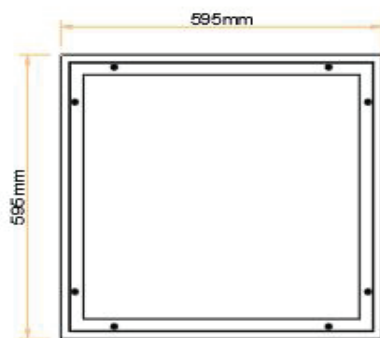

## Rigel Surface Mounted

Electrical Data:	
Voltage (V)	220-240
Frequency (Hz)	50
Power (W)	31
Power Factor	0.95
Total Power (W)	37

Dimensions:	
Length (mm)	595
Width (mm)	595
Height (mm)	45
Ope Dimension (mm)	N/A
Weight (kg)	6.5

### Drawings

SIDE VIEW

BOTTOM PLAN VIEW

TOP VIEW ISOMETRIC